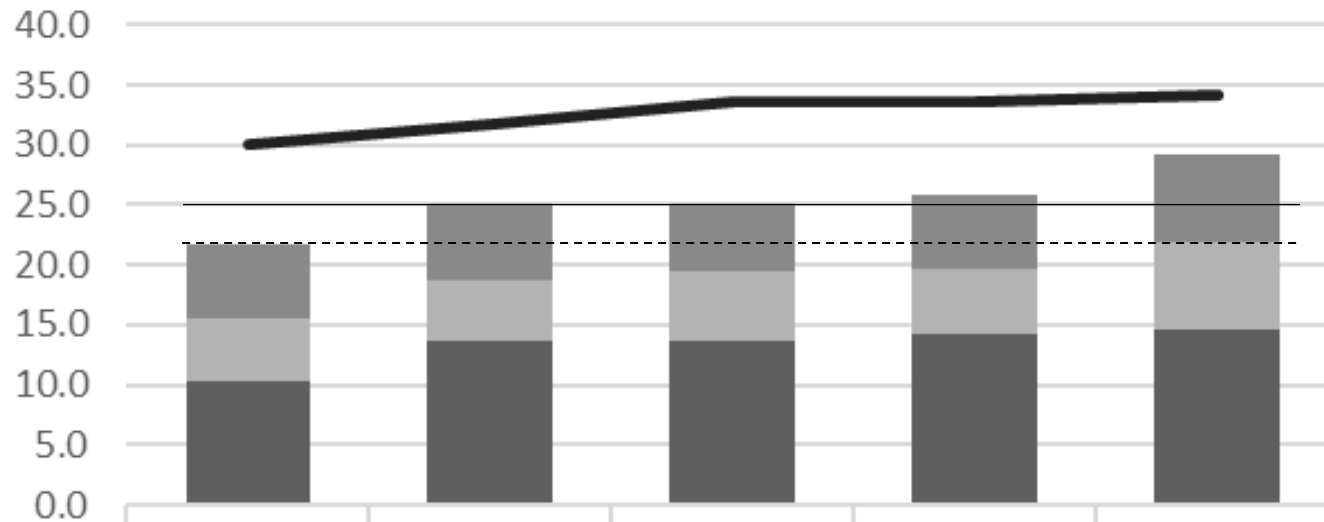

Awards Conferred Per 100FTE by Type

	AY17	AY18	AY19	AY20	AY21
CERT/100fte	6.2	6.4	5.6	6.2	7.3
AAS/100fte	5.2	5.1	5.8	5.5	7.2
AA/100fte	10.3	13.6	13.7	14.2	14.6
MS 2yr-AVG	30.0	31.7	33.7	33.6	34.2

THRESHOLD (thin dotted line) = 21.7, which was MDCC's baseline in AY17 / GOAL (thin solid line) = 25.0, which was a 15% increase over the baseline

AWARD per 100FTE -- DISAGGREGATED BY GENDER & RACE:

YEAR	Male	Female	Asian	Black	Hispanic	White	Other
AY20	8.1	14.9	0.1	13.8	0.6	7.9	0.6
AY21	10.2	15.3	0.1	15.5	0.5	8.7	0.7